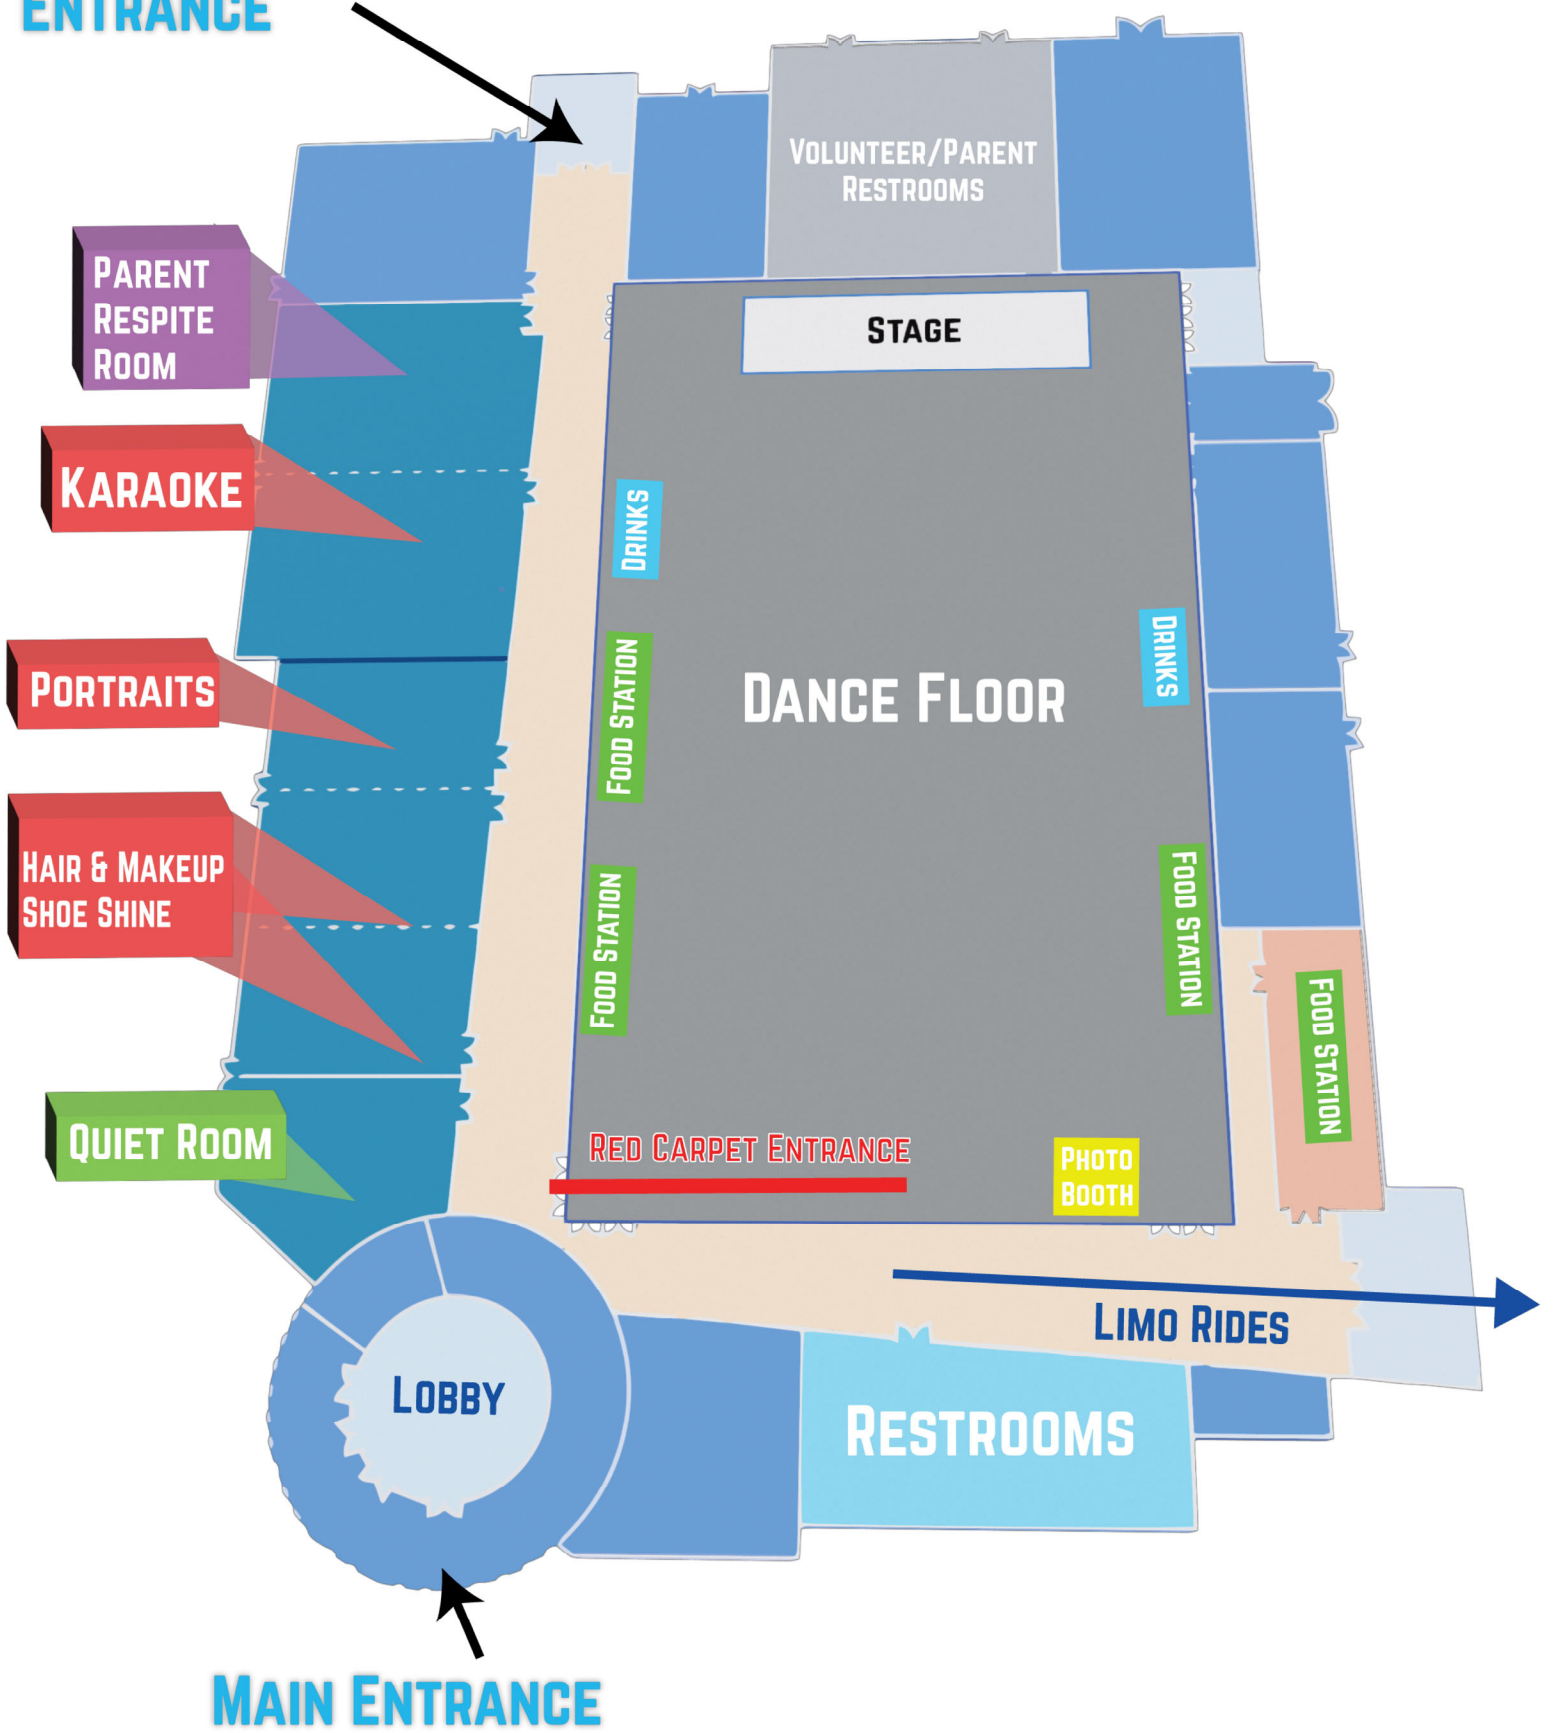

**HAVERT L FENN
CENTER**

ENTRANCE

**PARENT PATH TO
RESPITE ROOM**

BUDDY PAIRING

**BUDDY STAGING
AREA**

**KINGS & QUEENS
REGISTRATION**

NO ENTRY

DROP OFF LINE

NO ENTRY

WOOD BASEBALL

PARKING

**ENTER FROM
EAST ENTRANCE**

MAIN ENTRANCE

LINE 2
LINE 1

BUDDY STAGING

BUDDY PAIRING

GUEST WAITING AREA

GUEST CHECK-IN

GROUP HOME CHECK-IN

DROP OFF

**PARENT/CAREGIVER
ENTRANCE**

MAIN ENTRANCE